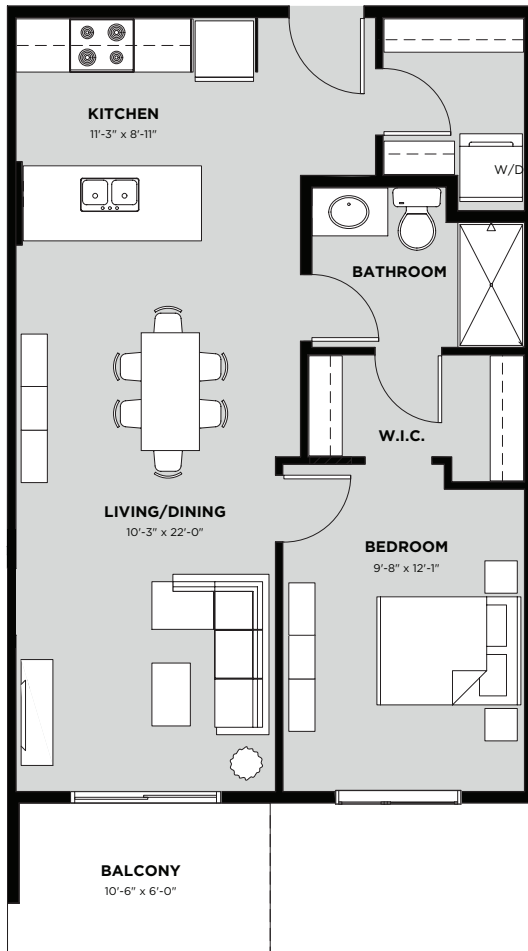

TERRA VALE AT EMERALD HILLS

Suite 107 Floor Plan B3

Living Area: 668 SQ FT

Balcony: 63 SQ FT

Total: 1284 SQ FT

- 1 Bedroom
- 1 Bathroom
- Walk In Closet
- In-Suite Laundry
- Patio

Floorplan also
available in suites:

MAIN FLOOR