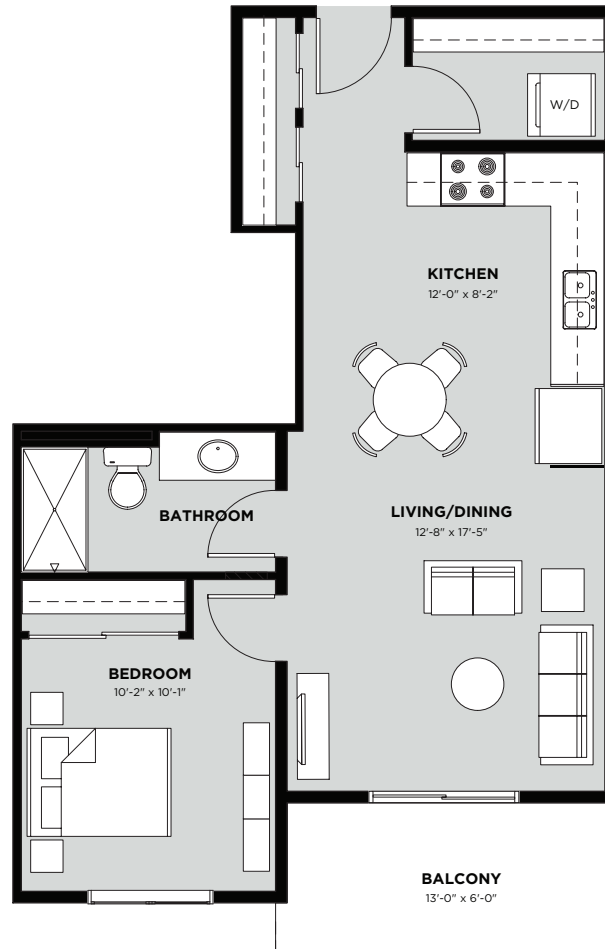

TERRA VALE AT EMERALD HILLS

Suite 309

Floor Plan A3

Living Area: 643 SQ FT

Balcony: 78 SQ FT

Total: 721 SQ FT

- 1 Bedroom
- 1 Bathroom
- In-Suite Laundry
- Balcony

Floorplan also available in suites:

- 209
- 211
- 311
- 409
- 411
- 509
- 511

THIRD FLOOR