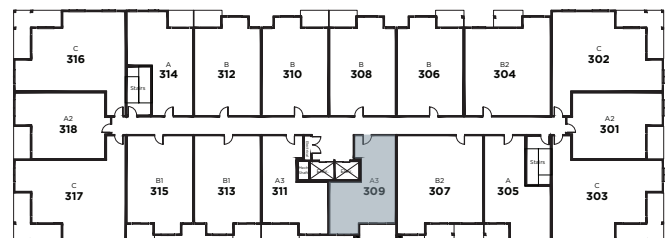

TERRA VALE AT EMERALD HILLS

Suite 309

Floor Plan A3

Living Area: 643 SQ FT

Balcony: 78 SQ FT

Total: 721 SQ FT

- 1 Bedroom
- 1 Bathroom
- In-Suite Laundry
- Balcony

Floorplan also available in suites:

- 209
- 211
- 311
- 409
- 411
- 509
- 511

THIRD FLOOR