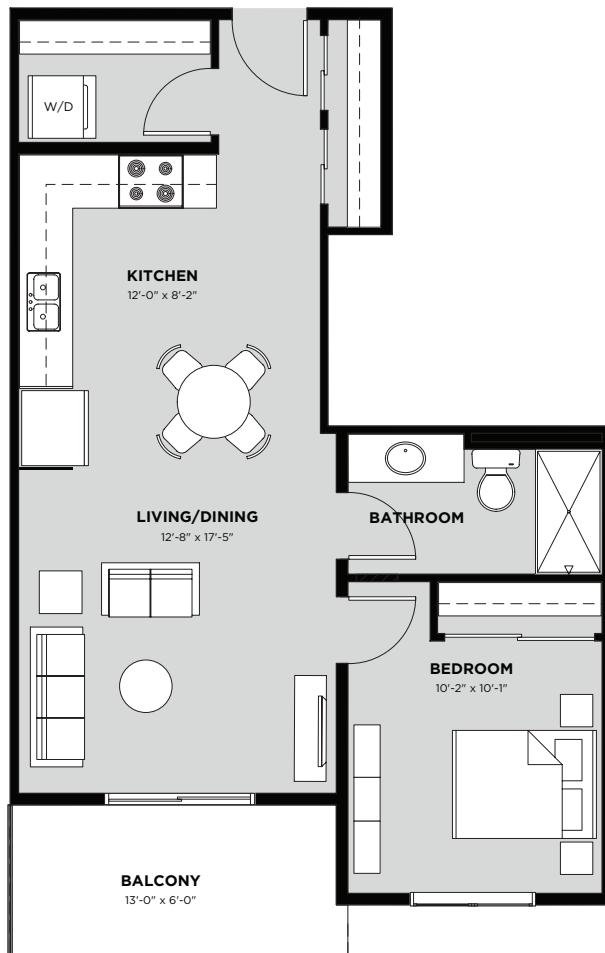

TERRA VALE AT EMERALD HILLS

Suite 311 Floor Plan A3

Living Area: 643 SQ FT

Balcony: 78 SQ FT

Total: 721 SQ FT

- 1 Bedroom
- 1 Bathroom
- In-Suite Laundry
- Balcony

Floorplan also available in suites:

- 209
- 211
- 309
- 409
- 411
- 509
- 511

THIRD FLOOR