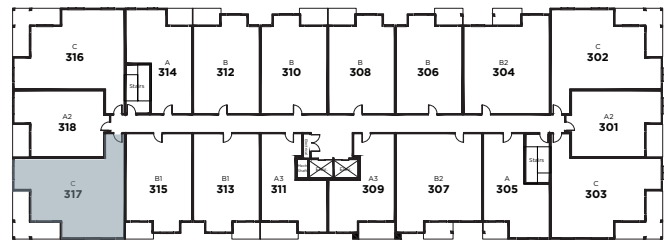

## Suite 317 Floor Plan C

Living Area: 1052 SQ FT

Balcony: 169 SQ FT

Total: 1221 SQ FT

- 2 Bedrooms
- 2 Bathrooms
- Walk In Closet
- In-Suite Laundry
- Balcony

Floorplan also available in suites:

- 102
- 103
- 116
- 117
- 202
- 203
- 216
- 217
- 302
- 303
- 316
- 402
- 403
- 416
- 417
- 502
- 503
- 516
- 517

THIRD FLOOR