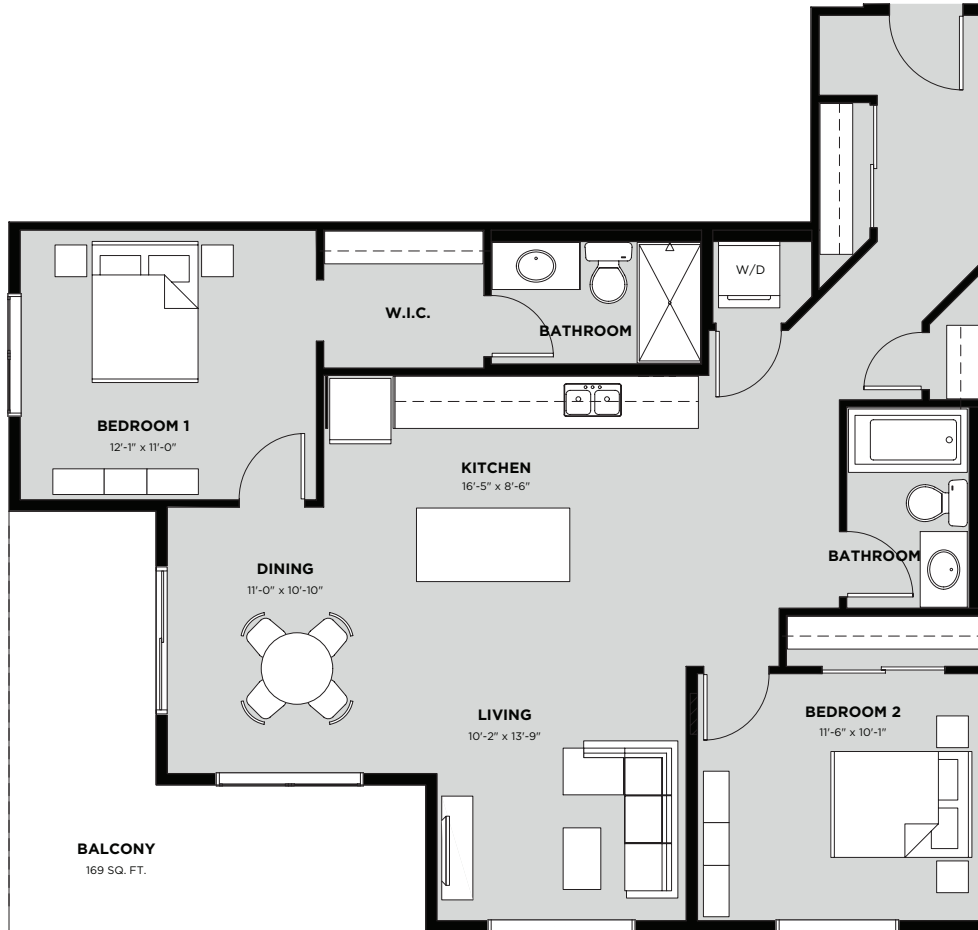

## Suite 317 Floor Plan C

Living Area: 1052 SQ FT

Balcony: 169 SQ FT

Total: 1221 SQ FT

- 2 Bedrooms
- 2 Bathrooms
- Walk In Closet
- In-Suite Laundry
- Balcony

Floorplan also available in suites:

- 102
- 103
- 116
- 117
- 202
- 203
- 216
- 217
- 302
- 303
- 316
- 402
- 403
- 416
- 417
- 502
- 503
- 516
- 517

THIRD FLOOR