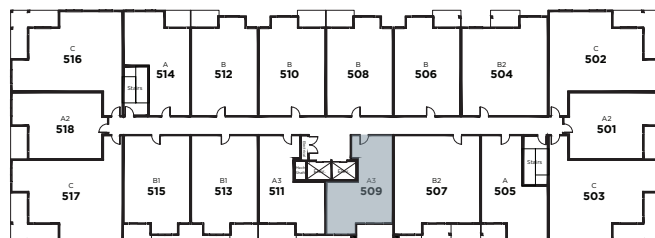

### Floor Plan A3

Living Area: 643 SQ FT

Balcony: 78 SQ FT

Total: 721 SQ FT

- 1 Bedroom
- 1 Bathroom
- In-Suite Laundry
- Balcony

Floorplan also available in suites:

- 209
- 211
- 309
- 311
- 409
- 411
- 511