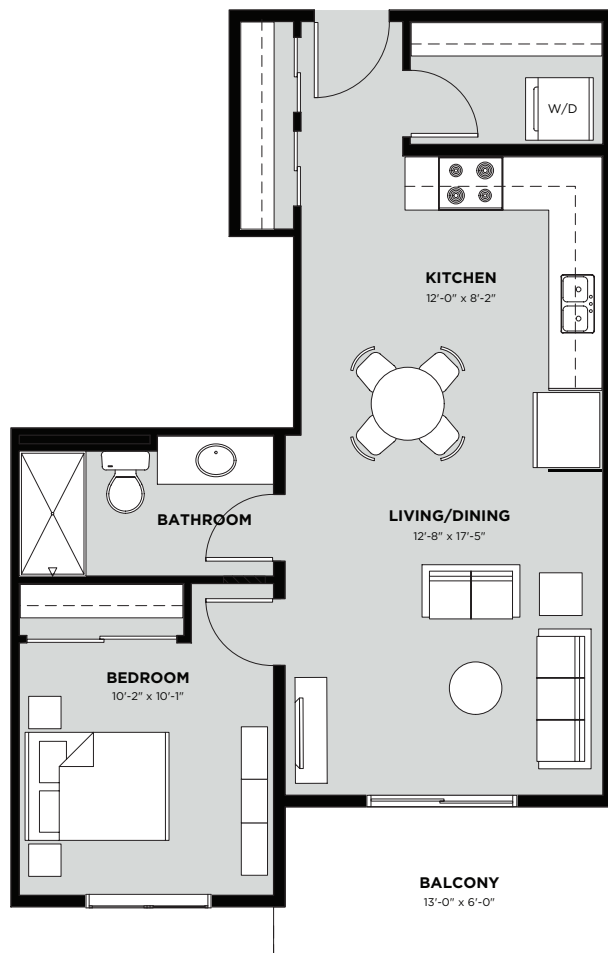

## Suite 509

### Floor Plan A3

Living Area: 643 SQ FT

Balcony: 78 SQ FT

Total: 721 SQ FT

- 1 Bedroom
- 1 Bathroom
- In-Suite Laundry
- Balcony

Floorplan also available in suites:

- 209
- 211
- 309
- 311
- 409
- 411
- 511

FIFTH FLOOR