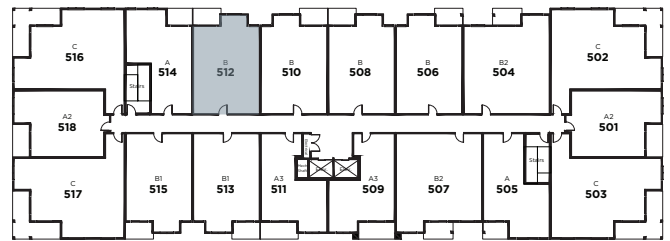

TERRA VALE AT EMERALD HILLS

Suite 512 Floor Plan B

Living Area: 805 SQ FT

Balcony: 58 SQ FT

Total: 863 SQ FT

- 2 Bedrooms
- 1 Bathroom
- Walk In Closet
- In-Suite Laundry
- Balcony

Floorplan also
available in suites:

- 106
- 108
- 110
- 112
- 206
- 208
- 210
- 212
- 306
- 308
- 310
- 312
- 406
- 408
- 410
- 412
- 506
- 508
- 510

FIFTH FLOOR