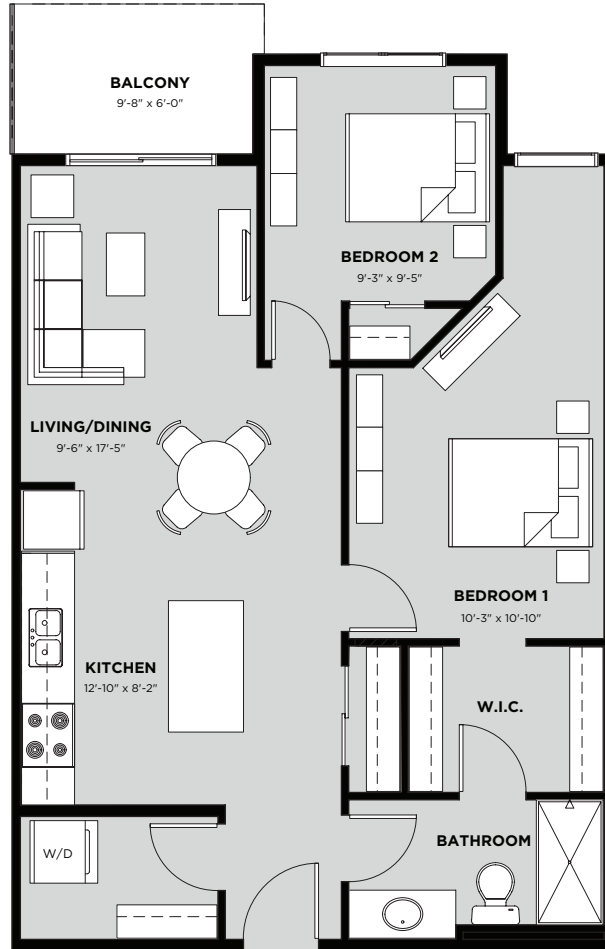

TERRA VALE AT EMERALD HILLS

Suite 512 Floor Plan B

Living Area: 805 SQ FT

Balcony: 58 SQ FT

Total: 863 SQ FT

- 2 Bedrooms
- 1 Bathroom
- Walk In Closet
- In-Suite Laundry
- Balcony

Floorplan also
available in suites:

- 106
- 108
- 110
- 112
- 206
- 208
- 210
- 212
- 306
- 308
- 310
- 312
- 406
- 408
- 410
- 412
- 506
- 508
- 510

FIFTH FLOOR